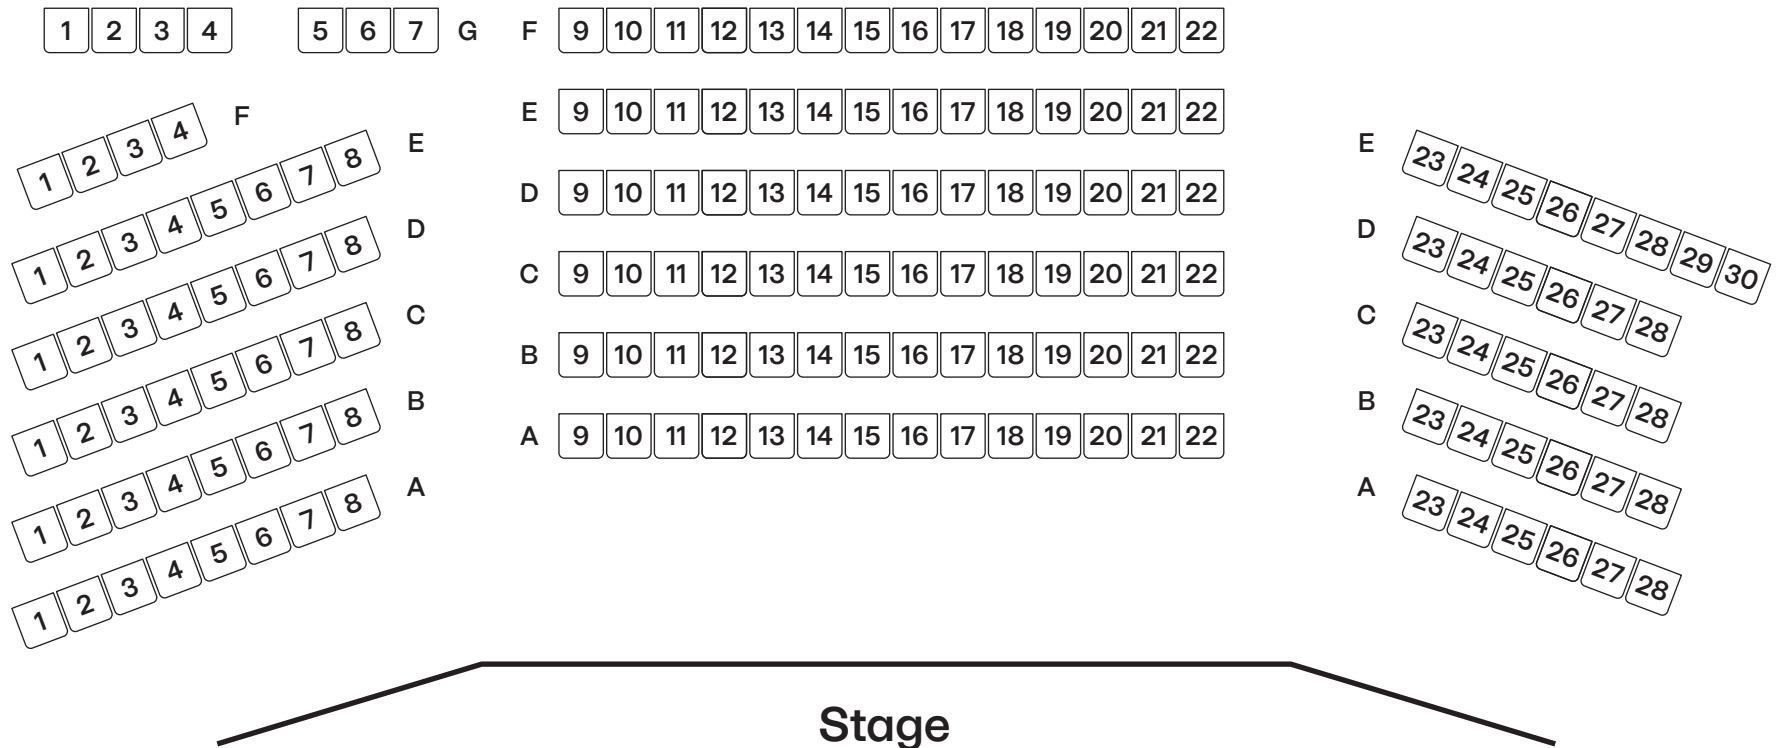

Marilyn and Charles Baillie Theatre

Stage

3 steps from lobby

accessible seating

Orchestra

16 steps from row A to row K

10 steps from rear lobby

Balcony

2 steps up to row BB, 2 steps down to row AA

28 steps from rear lobby

Upstairs Theatre

11 steps from stage to row G

18 steps from rear lobby