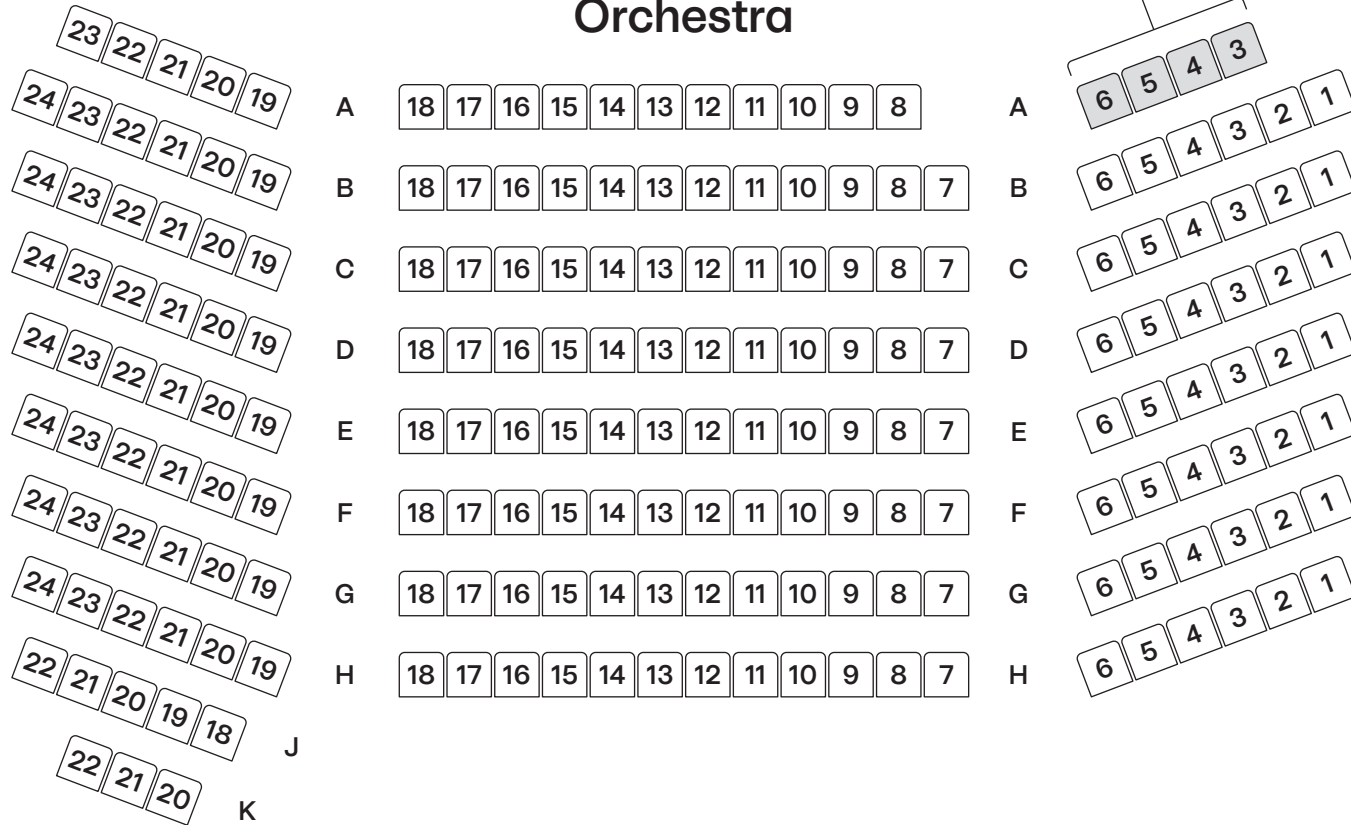

Marilyn and Charles Baillie Theatre

Stage

3 steps from lobby

accessible seating

Orchestra

16 steps from row A to row K

10 steps from rear lobby

Balcony

2 steps up to row BB, 2 steps down to row AA

28 steps from rear lobby

Upstairs Theatre

11 steps from stage to row G

18 steps from rear lobby